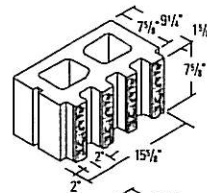

Fluted Split Block

4 Flute Block

8 Flute Block

4 Flutes

4" hollow
(101.6mm)

8" hollow
(203.2mm)
45° bevel corner

4" hollow
(101.6mm)
45° bevel corner

10" (11 13/16" overall)
(254mm)

8" hollow
(203.2mm)

12" hollow
(304.8mm)

8 Flutes

4" hollow
(101.6mm)

4" solid corner
(101.6mm)