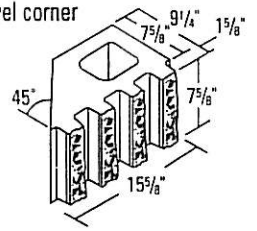

Fluted Split Block

4 Flute Block

8 Flute Block

4 Flutes

4" hollow
(101.6mm)

8" hollow
(203.2mm)
45° bevel corner

4" hollow
(101.6mm)
45° bevel corner

10" (11 13/16" overall)
(254mm)

8" hollow
(203.2mm)

12" hollow
(304.8mm)

8 Flutes

4" hollow
(101.6mm)

4" solid corner
(101.6mm)