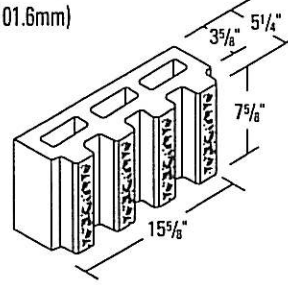

Fluted Split Block

4 Flute Block

8 Flute Block

4 Flutes

4" hollow
(101.6mm)

8" hollow
(203.2mm)
45° bevel corner

4" hollow
(101.6mm)
45° bevel corner

10" (11 13/16" overall)
(254mm)

8" hollow
(203.2mm)

12" hollow
(304.8mm)

8 Flutes

4" hollow
(101.6mm)

4" solid corner
(101.6mm)