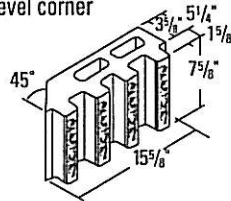

Fluted Split Block

4 Flute Block

8 Flute Block

4 Flutes

4" hollow
(101.6mm)

8" hollow
(203.2mm)
45° bevel corner

4" hollow
(101.6mm)
45° bevel corner

10" (11 13/16" overall)
(254mm)

8" hollow
(203.2mm)

12" hollow
(304.8mm)

8 Flutes

4" hollow
(101.6mm)

4" solid corner
(101.6mm)