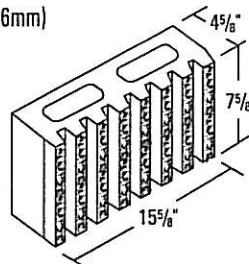

Fluted Split Block

4 Flute Block

8 Flute Block

4 Flutes

4" hollow
(101.6mm)

8" hollow
(203.2mm)
45° bevel corner

4" hollow
(101.6mm)
45° bevel corner

10" (11 13/16" overall)
(254mm)

8" hollow
(203.2mm)

12" hollow
(304.8mm)

8 Flutes

4" hollow
(101.6mm)

4" solid corner
(101.6mm)