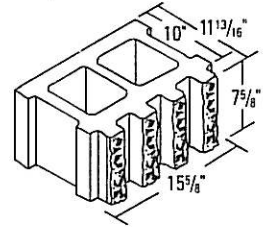

Fluted Split Block

4 Flute Block

8 Flute Block

4 Flutes

4" hollow
(101.6mm)

8" hollow
(203.2mm)
45° bevel corner

4" hollow
(101.6mm)
45° bevel corner

10" (11 13/16" overall)
(254mm)

8" hollow
(203.2mm)

12" hollow
(304.8mm)

8 Flutes

4" hollow
(101.6mm)

4" solid corner
(101.6mm)