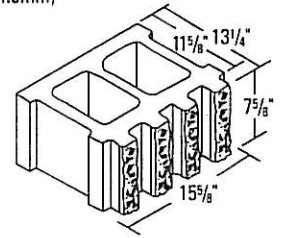

Fluted Split Block

4 Flute Block

8 Flute Block

4 Flutes

4" hollow
(101.6mm)

8" hollow
(203.2mm)
45° bevel corner

4" hollow
(101.6mm)
45° bevel corner

10" (11 13/16" overall)
(254mm)

8" hollow
(203.2mm)

12" hollow
(304.8mm)

8 Flutes

4" hollow
(101.6mm)

4" solid corner
(101.6mm)