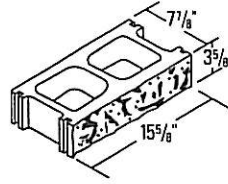

Split Block Striated Block

Split Block

4 x 8 x 16
(101.6mm x 203.2mm x 406.4mm)
split block, 1 face

8 x 8 x 16
(203.2mm x 203.2mm x 406.4mm)
hollow split block, 1 face, mixed

8 x 8 x 16
(203.2mm x 203.2mm x 406.4mm)
hollow split block
1 face and 1 end

10 x 8 x 16
(254mm x 203.2mm x 406.4mm)
hollow split block, 1 face, mixed

12 x 8 x 16
(304.8mm x 203.2mm x 406.4mm)
hollow split block, 1 face, mixed

8 x 4 x 16
(203.2mm x 101.6mm x 406.4mm)
hollow split block, 1 face, mixed

12 x 4 x 16
(304.8mm x 101.6mm x 406.4mm)
hollow split block, 1 face

SP-4

4 x 4 x 16
(101.6mm x 101.6mm x 406.4mm)
solid

Split block is a natural interior and exterior material for home, commercial, church and school buildings. Colored split block can be manufactured to order.

Striated Block

Style 200

8 x 8 x 16
(203.2mm x 203.2mm x 406.4mm)
Available in 4", 8", and 12". Also made 1 face and 1 end, and 2 face.