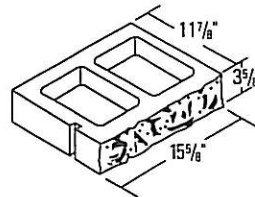

Split Block Striated Block

Split Block

4 x 8 x 16
(101.6mm x 203.2mm x 406.4mm)
split block, 1 face

8 x 8 x 16
(203.2mm x 203.2mm x 406.4mm)
hollow split block, 1 face, mixed

8 x 8 x 16
(203.2mm x 203.2mm x 406.4mm)
hollow split block
1 face and 1 end

10 x 8 x 16
(254mm x 203.2mm x 406.4mm)
hollow split block, 1 face, mixed

12 x 8 x 16
(304.8mm x 203.2mm x 406.4mm)
hollow split block, 1 face, mixed

8 x 4 x 16
(203.2mm x 101.6mm x 406.4mm)
hollow split block, 1 face, mixed

12 x 4 x 16
(304.8mm x 101.6mm x 406.4mm)
hollow split block, 1 face

SP-4

4 x 4 x 16
(101.6mm x 101.6mm x 406.4mm)
solid

Split block is a natural interior and exterior material for home, commercial, church and school buildings. Colored split block can be manufactured to order.

Striated Block

Style 200

8 x 8 x 16
(203.2mm x 203.2mm x 406.4mm)
Available in 4", 8", and 12". Also made 1 face and 1 end, and 2 face.