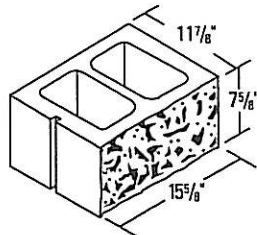

Split Block Striated Block

Split Block

4 x 8 x 16
(101.6mm x 203.2mm x 406.4mm)
split block, 1 face

8 x 8 x 16
(203.2mm x 203.2mm x 406.4mm)
hollow split block, 1 face, mixed

8 x 8 x 16
(203.2mm x 203.2mm x 406.4mm)
hollow split block
1 face and 1 end

10 x 8 x 16
(254mm x 203.2mm x 406.4mm)
hollow split block, 1 face, mixed

12 x 8 x 16
(304.8mm x 203.2mm x 406.4mm)
hollow split block, 1 face, mixed

8 x 4 x 16
(203.2mm x 101.6mm x 406.4mm)
hollow split block, 1 face, mixed

12 x 4 x 16
(304.8mm x 101.6mm x 406.4mm)
hollow split block, 1 face

SP-4

4 x 4 x 16
(101.6mm x 101.6mm x 406.4mm)
solid

Split block is a natural interior and exterior material for home, commercial, church and school buildings. Colored split block can be manufactured to order.

Striated Block

Style 200

8 x 8 x 16
(203.2mm x 203.2mm x 406.4mm)
Available in 4", 8", and 12". Also made 1 face and 1 end, and 2 face.