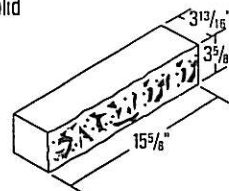

Split Block Striated Block

Split Block

4 x 8 x 16
(101.6mm x 203.2mm x 406.4mm)
split block, 1 face

8 x 8 x 16
(203.2mm x 203.2mm x 406.4mm)
hollow split block, 1 face, mixed

8 x 8 x 16
(203.2mm x 203.2mm x 406.4mm)
hollow split block
1 face and 1 end

10 x 8 x 16
(254mm x 203.2mm x 406.4mm)
hollow split block, 1 face, mixed

12 x 8 x 16
(304.8mm x 203.2mm x 406.4mm)
hollow split block, 1 face, mixed

8 x 4 x 16
(203.2mm x 101.6mm x 406.4mm)
hollow split block, 1 face, mixed

12 x 4 x 16
(304.8mm x 101.6mm x 406.4mm)
hollow split block, 1 face

SP-4

4 x 4 x 16
(101.6mm x 101.6mm x 406.4mm)
solid

Split block is a natural interior and exterior material for home, commercial, church and school buildings. Colored split block can be manufactured to order.

Striated Block

Style 200

8 x 8 x 16
(203.2mm x 203.2mm x 406.4mm)
Available in 4", 8", and 12". Also made 1 face and 1 end, and 2 face.