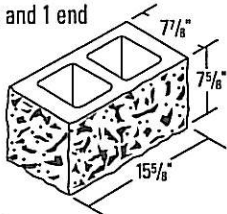

Split Block Striated Block

Split Block

4 x 8 x 16
(101.6mm x 203.2mm x 406.4mm)
split block, 1 face

8 x 8 x 16
(203.2mm x 203.2mm x 406.4mm)
hollow split block, 1 face, mixed

8 x 8 x 16
(203.2mm x 203.2mm x 406.4mm)
hollow split block
1 face and 1 end

10 x 8 x 16
(254mm x 203.2mm x 406.4mm)
hollow split block, 1 face, mixed

12 x 8 x 16
(304.8mm x 203.2mm x 406.4mm)
hollow split block, 1 face, mixed

8 x 4 x 16
(203.2mm x 101.6mm x 406.4mm)
hollow split block, 1 face, mixed

12 x 4 x 16
(304.8mm x 101.6mm x 406.4mm)
hollow split block, 1 face

SP-4

4 x 4 x 16
(101.6mm x 101.6mm x 406.4mm)
solid

Split block is a natural interior and exterior material for home, commercial, church and school buildings. Colored split block can be manufactured to order.

Striated Block

Style 200

8 x 8 x 16
(203.2mm x 203.2mm x 406.4mm)
Available in 4", 8", and 12". Also made 1 face and 1 end, and 2 face.