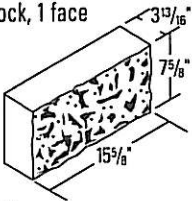

Split Block Striated Block

Split Block

4 x 8 x 16
(101.6mm x 203.2mm x 406.4mm)
split block, 1 face

8 x 8 x 16
(203.2mm x 203.2mm x 406.4mm)
hollow split block, 1 face, mixed

8 x 8 x 16
(203.2mm x 203.2mm x 406.4mm)
hollow split block
1 face and 1 end

10 x 8 x 16
(254mm x 203.2mm x 406.4mm)
hollow split block, 1 face, mixed

12 x 8 x 16
(304.8mm x 203.2mm x 406.4mm)
hollow split block, 1 face, mixed

8 x 4 x 16
(203.2mm x 101.6mm x 406.4mm)
hollow split block, 1 face, mixed

12 x 4 x 16
(304.8mm x 101.6mm x 406.4mm)
hollow split block, 1 face

SP-4

4 x 4 x 16
(101.6mm x 101.6mm x 406.4mm)
solid

Split block is a natural interior and exterior material for home, commercial, church and school buildings. Colored split block can be manufactured to order.

Striated Block

Style 200

8 x 8 x 16
(203.2mm x 203.2mm x 406.4mm)
Available in 4", 8", and 12". Also made 1 face and 1 end, and 2 face.