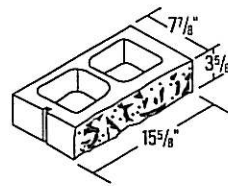

Split Block Striated Block

Split Block

4 x 8 x 16
(101.6mm x 203.2mm x 406.4mm)
split block, 1 face

8 x 8 x 16
(203.2mm x 203.2mm x 406.4mm)
hollow split block, 1 face, mixed

8 x 8 x 16
(203.2mm x 203.2mm x 406.4mm)
hollow split block
1 face and 1 end

10 x 8 x 16
(254mm x 203.2mm x 406.4mm)
hollow split block, 1 face, mixed

12 x 8 x 16
(304.8mm x 203.2mm x 406.4mm)
hollow split block, 1 face, mixed

8 x 4 x 16
(203.2mm x 101.6mm x 406.4mm)
hollow split block, 1 face, mixed

12 x 4 x 16
(304.8mm x 101.6mm x 406.4mm)
hollow split block, 1 face

SP-4

4 x 4 x 16
(101.6mm x 101.6mm x 406.4mm)
solid

Split block is a natural interior and exterior material for home, commercial, church and school buildings. Colored split block can be manufactured to order.

Striated Block

Style 200

8 x 8 x 16
(203.2mm x 203.2mm x 406.4mm)
Available in 4", 8", and 12". Also made 1 face and 1 end, and 2 face.