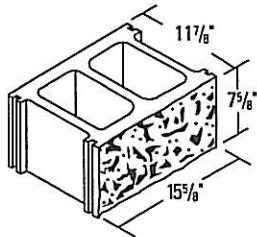

Split Block Striated Block

Split Block

4 x 8 x 16
(101.6mm x 203.2mm x 406.4mm)
split block, 1 face

8 x 8 x 16
(203.2mm x 203.2mm x 406.4mm)
hollow split block, 1 face, mixed

8 x 8 x 16
(203.2mm x 203.2mm x 406.4mm)
hollow split block
1 face and 1 end

10 x 8 x 16
(254mm x 203.2mm x 406.4mm)
hollow split block, 1 face, mixed

12 x 8 x 16
(304.8mm x 203.2mm x 406.4mm)
hollow split block, 1 face, mixed

8 x 4 x 16
(203.2mm x 101.6mm x 406.4mm)
hollow split block, 1 face, mixed

12 x 4 x 16
(304.8mm x 101.6mm x 406.4mm)
hollow split block, 1 face

SP-4

4 x 4 x 16
(101.6mm x 101.6mm x 406.4mm)
solid

Split block is a natural interior and exterior material for home, commercial, church and school buildings. Colored split block can be manufactured to order.

Striated Block

Style 200

8 x 8 x 16
(203.2mm x 203.2mm x 406.4mm)
Available in 4", 8", and 12". Also made 1 face and 1 end, and 2 face.