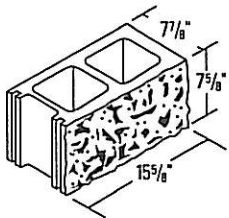

Split Block Striated Block

Split Block

4 x 8 x 16
(101.6mm x 203.2mm x 406.4mm)
split block, 1 face

8 x 8 x 16
(203.2mm x 203.2mm x 406.4mm)
hollow split block, 1 face, mixed

8 x 8 x 16
(203.2mm x 203.2mm x 406.4mm)
hollow split block
1 face and 1 end

10 x 8 x 16
(254mm x 203.2mm x 406.4mm)
hollow split block, 1 face, mixed

12 x 8 x 16
(304.8mm x 203.2mm x 406.4mm)
hollow split block, 1 face, mixed

8 x 4 x 16
(203.2mm x 101.6mm x 406.4mm)
hollow split block, 1 face, mixed

12 x 4 x 16
(304.8mm x 101.6mm x 406.4mm)
hollow split block, 1 face

SP-4

4 x 4 x 16
(101.6mm x 101.6mm x 406.4mm)
solid

Split block is a natural interior and exterior material for home, commercial, church and school buildings. Colored split block can be manufactured to order.

Striated Block

Style 200

8 x 8 x 16
(203.2mm x 203.2mm x 406.4mm)
Available in 4", 8", and 12". Also made 1 face and 1 end, and 2 face.