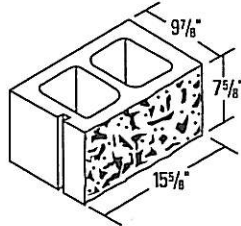

Split Block Striated Block

Split Block

4 x 8 x 16
(101.6mm x 203.2mm x 406.4mm)
split block, 1 face

8 x 8 x 16
(203.2mm x 203.2mm x 406.4mm)
hollow split block, 1 face, mixed

8 x 8 x 16
(203.2mm x 203.2mm x 406.4mm)
hollow split block
1 face and 1 end

10 x 8 x 16
(254mm x 203.2mm x 406.4mm)
hollow split block, 1 face, mixed

12 x 8 x 16
(304.8mm x 203.2mm x 406.4mm)
hollow split block, 1 face, mixed

8 x 4 x 16
(203.2mm x 101.6mm x 406.4mm)
hollow split block, 1 face, mixed

12 x 4 x 16
(304.8mm x 101.6mm x 406.4mm)
hollow split block, 1 face

SP-4

4 x 4 x 16
(101.6mm x 101.6mm x 406.4mm)
solid

Split block is a natural interior and exterior material for home, commercial, church and school buildings. Colored split block can be manufactured to order.

Striated Block

Style 200

8 x 8 x 16
(203.2mm x 203.2mm x 406.4mm)
Available in 4", 8", and 12". Also made 1 face and 1 end, and 2 face.