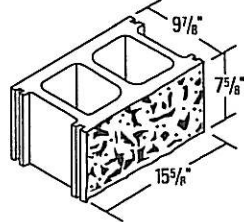

Split Block Striated Block

Split Block

4 x 8 x 16
(101.6mm x 203.2mm x 406.4mm)
split block, 1 face

8 x 8 x 16
(203.2mm x 203.2mm x 406.4mm)
hollow split block, 1 face, mixed

8 x 8 x 16
(203.2mm x 203.2mm x 406.4mm)
hollow split block
1 face and 1 end

10 x 8 x 16
(254mm x 203.2mm x 406.4mm)
hollow split block, 1 face, mixed

12 x 8 x 16
(304.8mm x 203.2mm x 406.4mm)
hollow split block, 1 face, mixed

8 x 4 x 16
(203.2mm x 101.6mm x 406.4mm)
hollow split block, 1 face, mixed

12 x 4 x 16
(304.8mm x 101.6mm x 406.4mm)
hollow split block, 1 face

SP-4

4 x 4 x 16
(101.6mm x 101.6mm x 406.4mm)
solid

Split block is a natural interior and exterior material for home, commercial, church and school buildings. Colored split block can be manufactured to order.

Striated Block

Style 200

8 x 8 x 16
(203.2mm x 203.2mm x 406.4mm)
Available in 4", 8", and 12". Also made 1 face and 1 end, and 2 face.