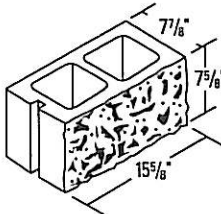

Split Block Striated Block

Split Block

4 x 8 x 16
(101.6mm x 203.2mm x 406.4mm)
split block, 1 face

8 x 8 x 16
(203.2mm x 203.2mm x 406.4mm)
hollow split block, 1 face, mixed

8 x 8 x 16
(203.2mm x 203.2mm x 406.4mm)
hollow split block
1 face and 1 end

10 x 8 x 16
(254mm x 203.2mm x 406.4mm)
hollow split block, 1 face, mixed

12 x 8 x 16
(304.8mm x 203.2mm x 406.4mm)
hollow split block, 1 face, mixed

8 x 4 x 16
(203.2mm x 101.6mm x 406.4mm)
hollow split block, 1 face, mixed

12 x 4 x 16
(304.8mm x 101.6mm x 406.4mm)
hollow split block, 1 face

SP-4

4 x 4 x 16
(101.6mm x 101.6mm x 406.4mm)
solid

Split block is a natural interior and exterior material for home, commercial, church and school buildings. Colored split block can be manufactured to order.

Striated Block

Style 200

8 x 8 x 16
(203.2mm x 203.2mm x 406.4mm)
Available in 4", 8", and 12". Also made 1 face and 1 end, and 2 face.