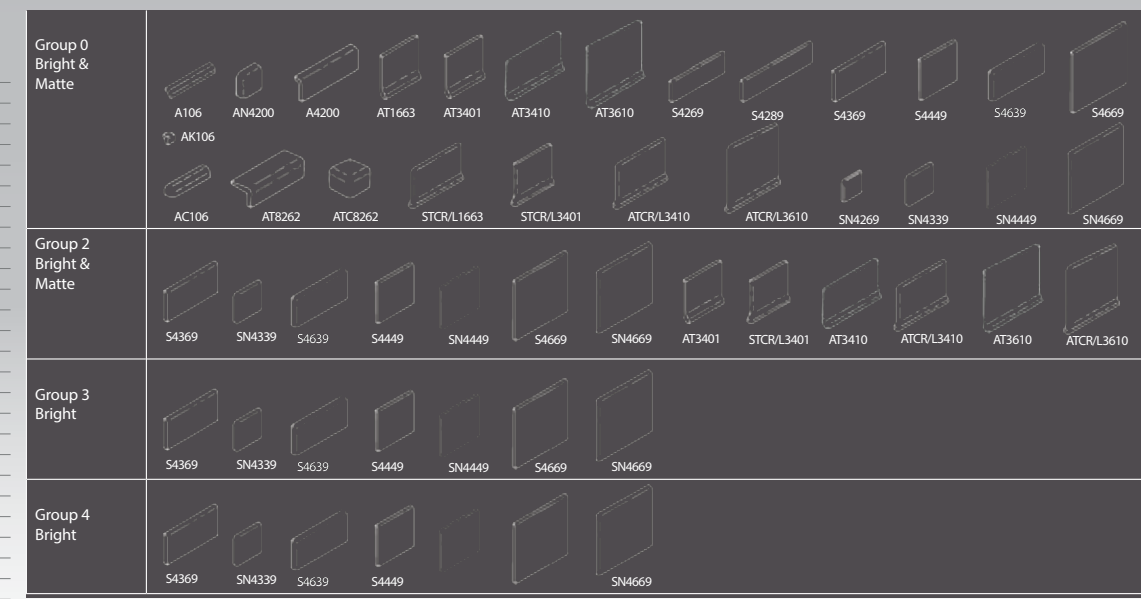

Group 2

Group 3

Group 4

Available Trim

SKU #	Description
A106	3/4x6 Quarter Round
AC106	3/4x6 Quarter Round Beak
AK106	3/4x3/4 In Angle
AT1663	33/4x6 Flat Top Cove Base
A4200	2x6 Radius Cap
AN4200	2x2 Radius Cap Angle
AT8262	21/8x25/8 Sink Rail
ATC8262	21/8x25/8 Sink Rail Angle
AT3401	41/4x41/4 Flat Top Cove Base
STCR/L1663	33/4x6 Flat Top Cove Angle
STCR/L3401	41/4x41/4 Flat Top Cove Angle
AT3410	4x6 Round Top Cove Base
ATCR/L3410	4x6 Round Top Cove Angle
AT3610	6x6 Universal Cove Base
ATCR/L3610	6x6 Universal Cove Angle
S4269	2x6 Surface Cap
SN4269	2x2 Surface Cap Angle
S4289	2x8 Surface Cap
S4369	3x6 6" Surface Bullnose
SN4339	3x3 Surface Bullnose Angle
S4449	41/4x41/4 Surface Bullnose
SN4449	41/4x41/4 Surface Bullnose Angle
S4639	3x6 3" Surface Bullnose
S4669	6x6 Surface Bullnose
SN4669	6x6 Surface Bullnose Angle
S43C9	3x121/4 Surface Bullnose