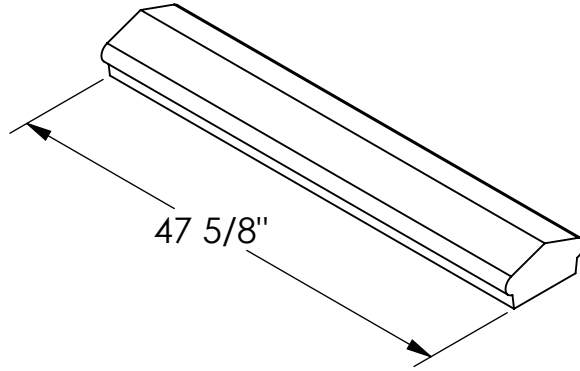

RockCast Easy Order Form

Profile

Straight

Qty: ____

Mold #:

CO-3150

Buffstone
Crystal White
Other

 **ROCKCAST**
4600 DEVITT DRIVE
CINCINNATI, OHIO 45246