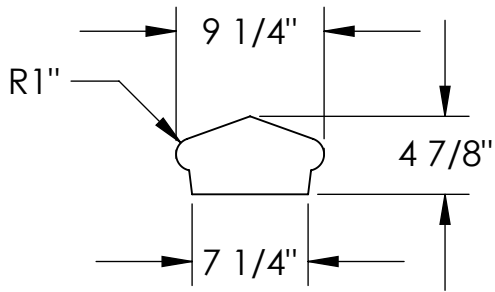

RockCast Easy Order Form

Profile

Straight

Qty: ____

Mold #:

CO-3150

Buffstone
Crystal White
Other

 **ROCKCAST**
4600 DEVITT DRIVE
CINCINNATI, OHIO 45246