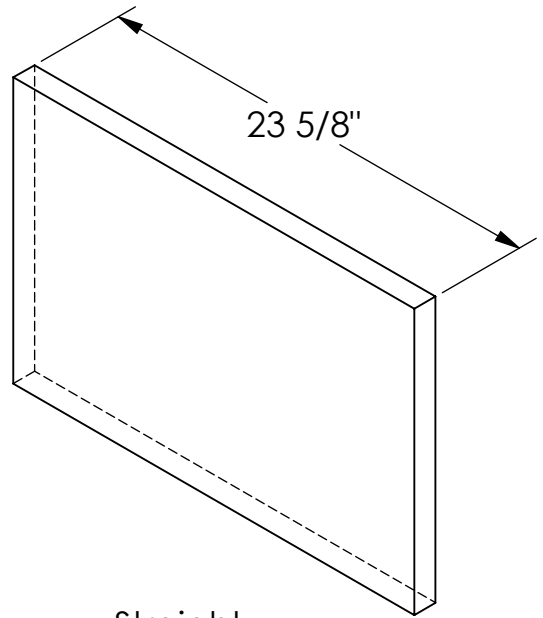

# RockCast Easy Order Form

Profile

Straight

Qty: \_\_\_\_

Mold #/Piece Mark:

**PA-6810-24**

Buffstone   
Crystal White   
Other

 **ROCKCAST**  
4600 DEVITT DRIVE  
CINCINNATI, OHIO 45246