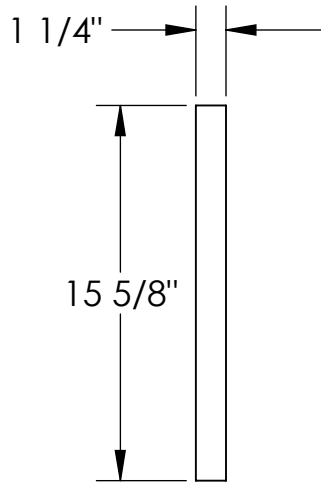

# RockCast Easy Order Form

Profile

Straight

Qty: \_\_\_\_

Mold #/Piece Mark:

**PA-6810-24**

Buffstone   
Crystal White   
Other

 **ROCKCAST**  
4600 DEVITT DRIVE  
CINCINNATI, OHIO 45246