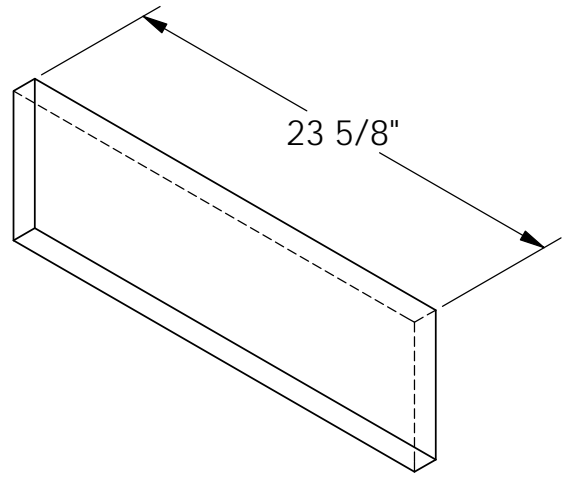

RockCast Easy Order Form

Stretcher

Qty: ___

Mold #:

ST-105

Buffstone
Crystal White
Other

 **ROCKCAST**
4600 DEVITT DRIVE
CINCINNATI, OHIO 45246

Project: