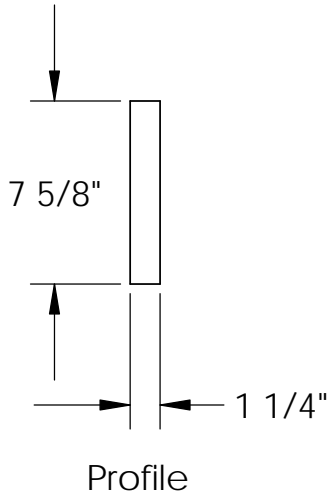

RockCast Easy Order Form

Stretcher

Qty: ___

Mold #:

ST-105

Buffstone
Crystal White
Other

 **ROCKCAST**
4600 DEVITT DRIVE
CINCINNATI, OHIO 45246

Project: