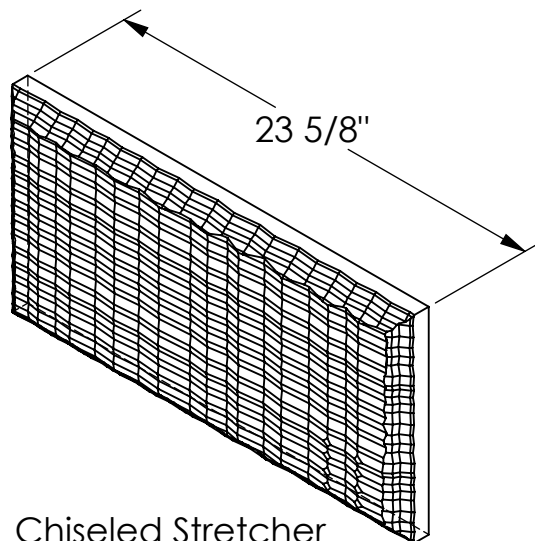

RockCast Easy Order Form

Profile

Chiseled Stretcher

Qty:

<p>Mold # / Saw Cut #: ST-203-8610</p>		<p>Buffstone <input type="checkbox"/> Crystal White <input type="checkbox"/> Other <input type="checkbox"/></p>
 4600 DEVITT DRIVE CINCINNATI, OHIO 45246	<p>Project:</p>	<p>Approved By:</p>