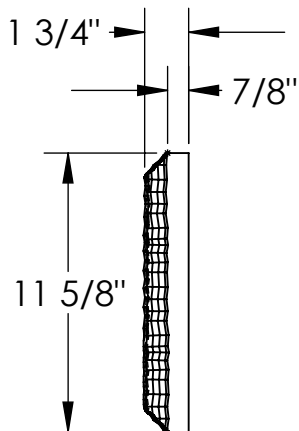

RockCast Easy Order Form

Profile

Chiseled Stretcher

Qty:

<p>Mold # / Saw Cut #: ST-203-8610</p>		<p>Buffstone <input type="checkbox"/> Crystal White <input type="checkbox"/> Other <input type="checkbox"/></p>
 4600 DEVITT DRIVE CINCINNATI, OHIO 45246	<p>Project:</p>	<p>Approved By:</p>