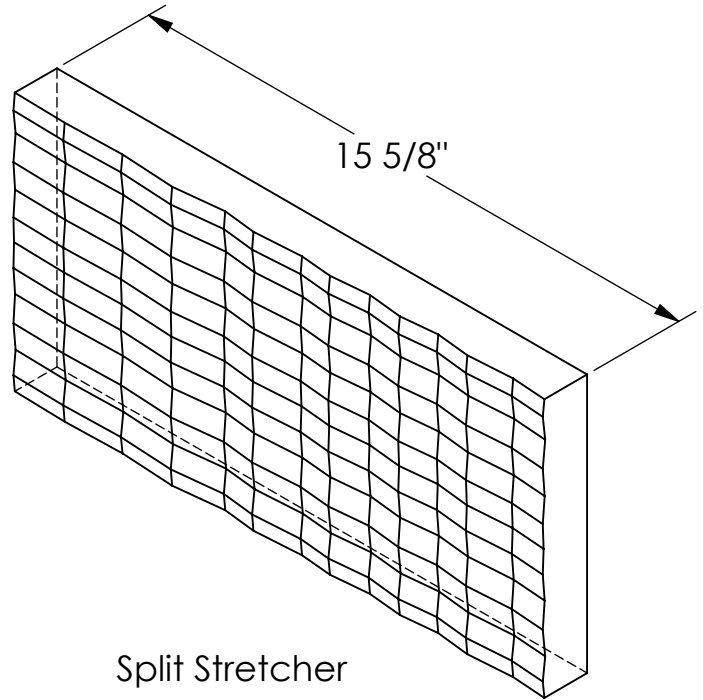

# RockCast Easy Order Form

Split Stretcher

Qty: \_\_\_\_

Mold # / Saw Cut #:		Buffstone <input type="checkbox"/> Crystal White <input type="checkbox"/> Other <input type="checkbox"/>
 4600 DEVITT DRIVE CINCINNATI, OHIO 45246	Project:	Approved By: