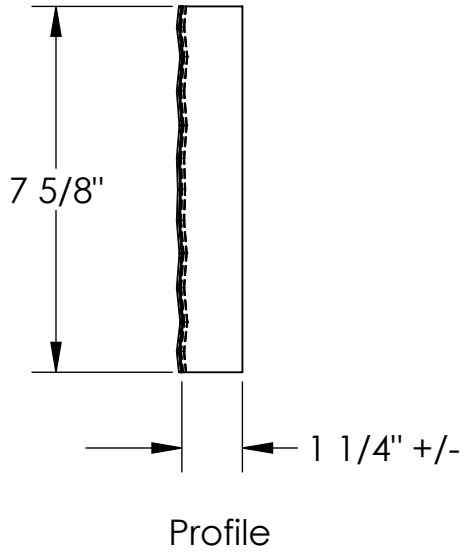

# RockCast Easy Order Form

Split Stretcher

Qty: \_\_\_\_

Mold # / Saw Cut #:		Buffstone <input type="checkbox"/> Crystal White <input type="checkbox"/> Other <input type="checkbox"/>
 4600 DEVITT DRIVE CINCINNATI, OHIO 45246	Project:	Approved By: